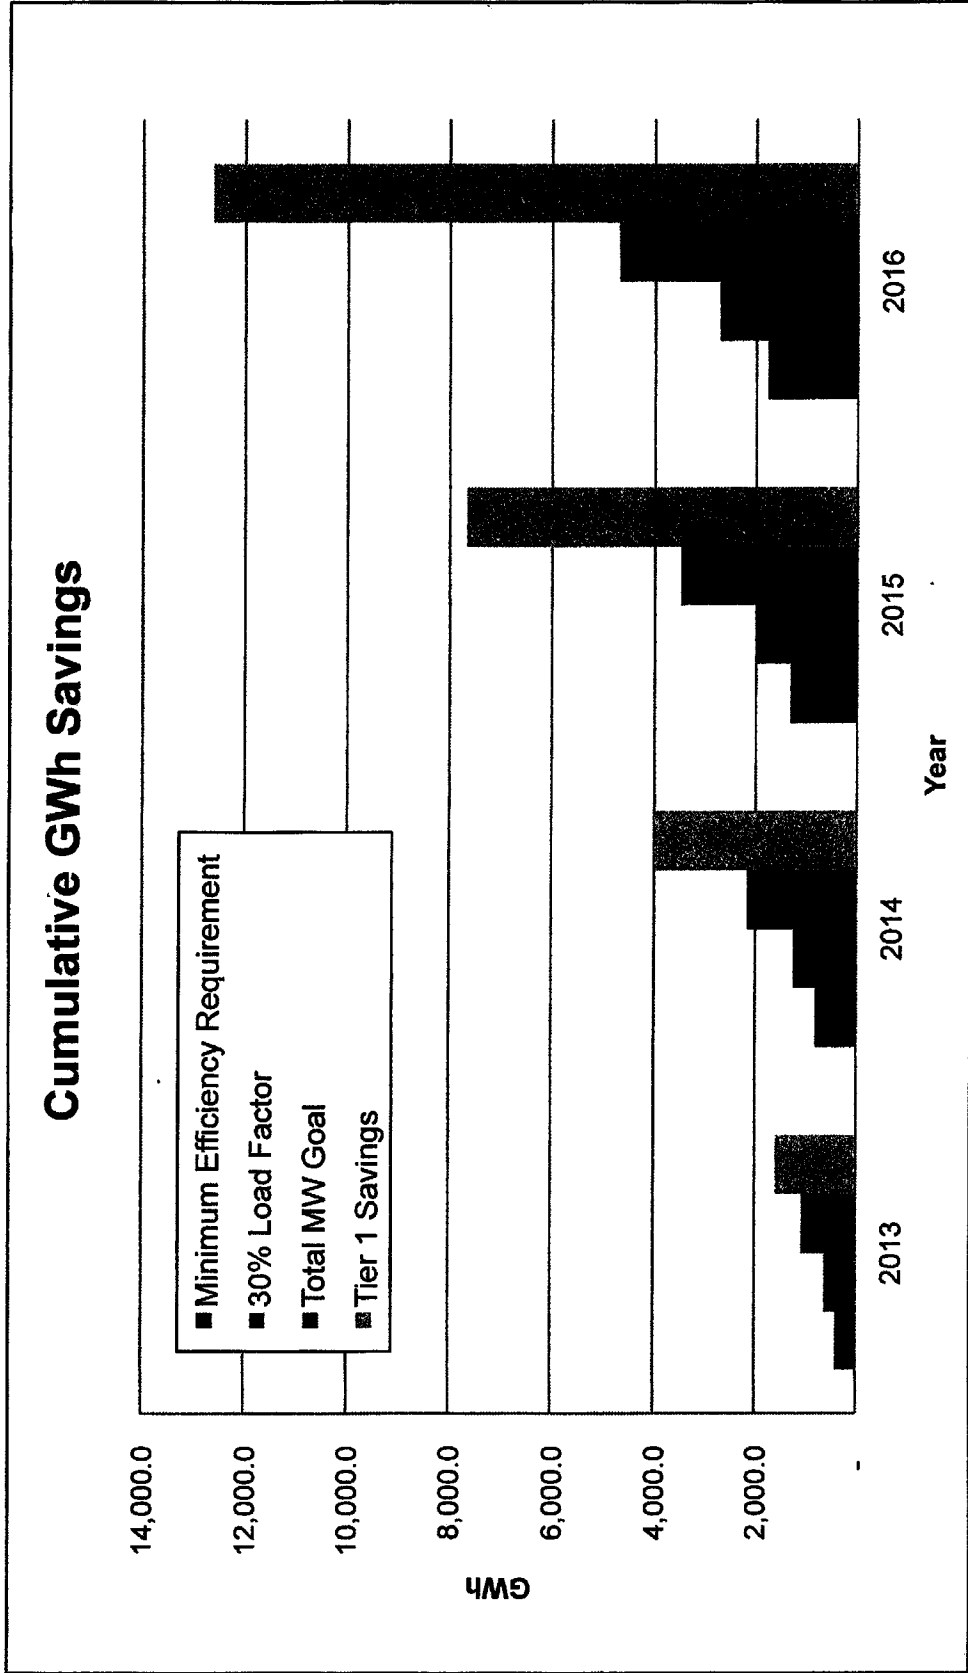

Cumulative Energy Savings