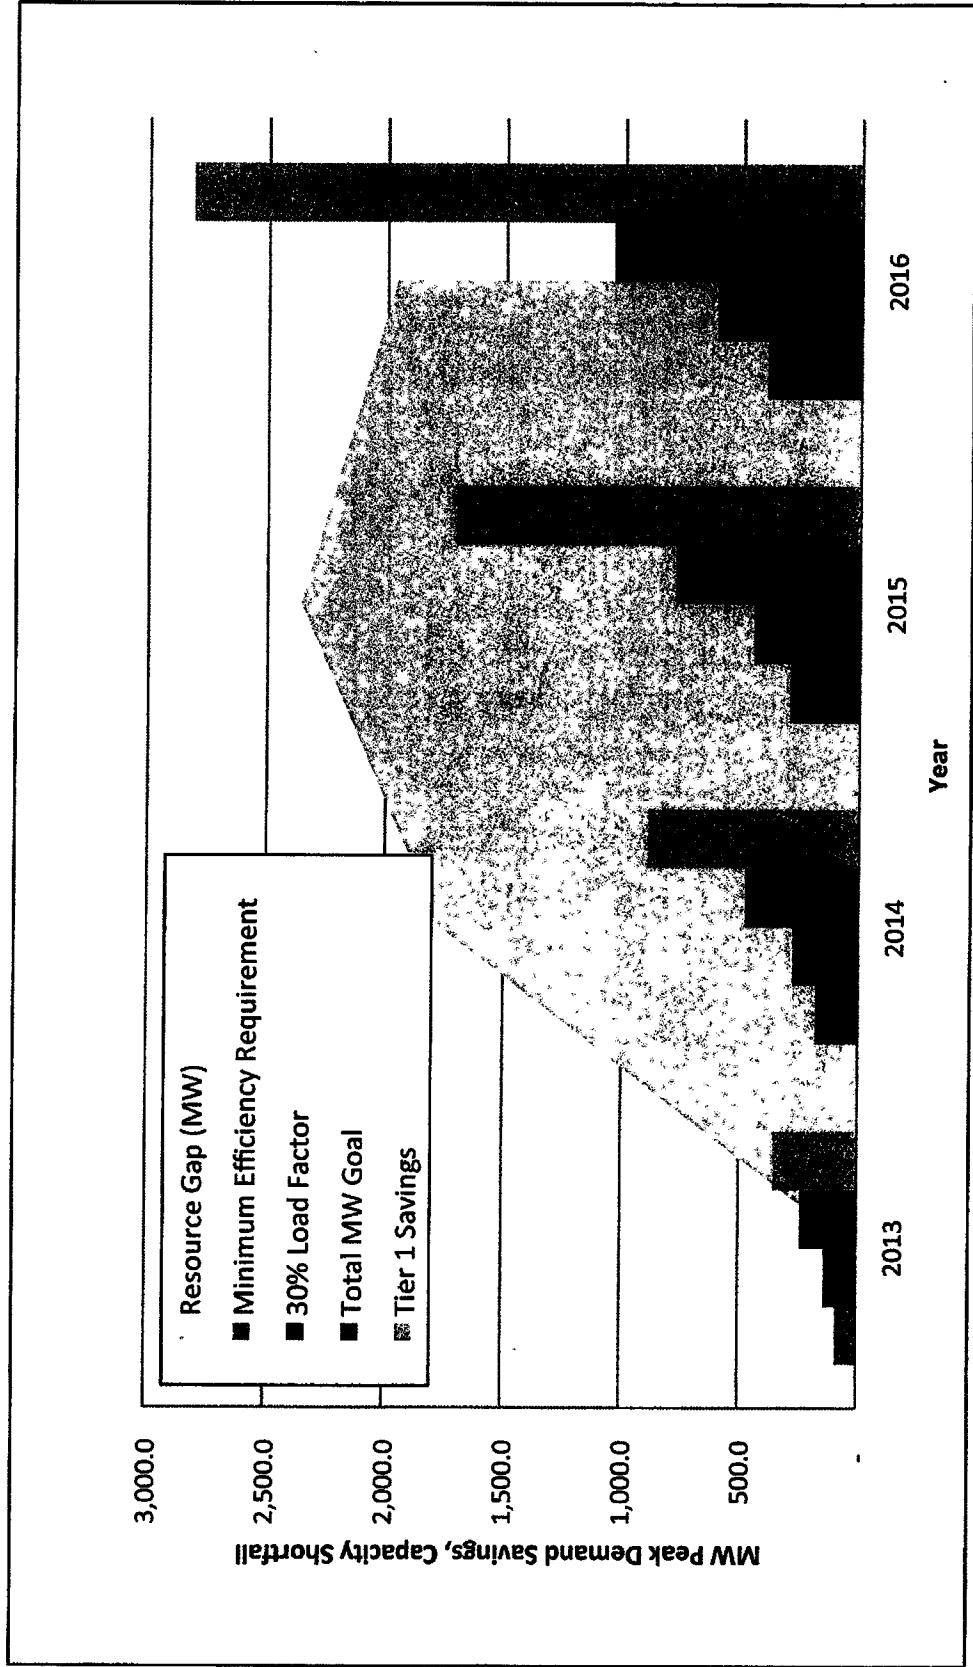

Cumulative Peak Demand Savings vs. Capacity Need